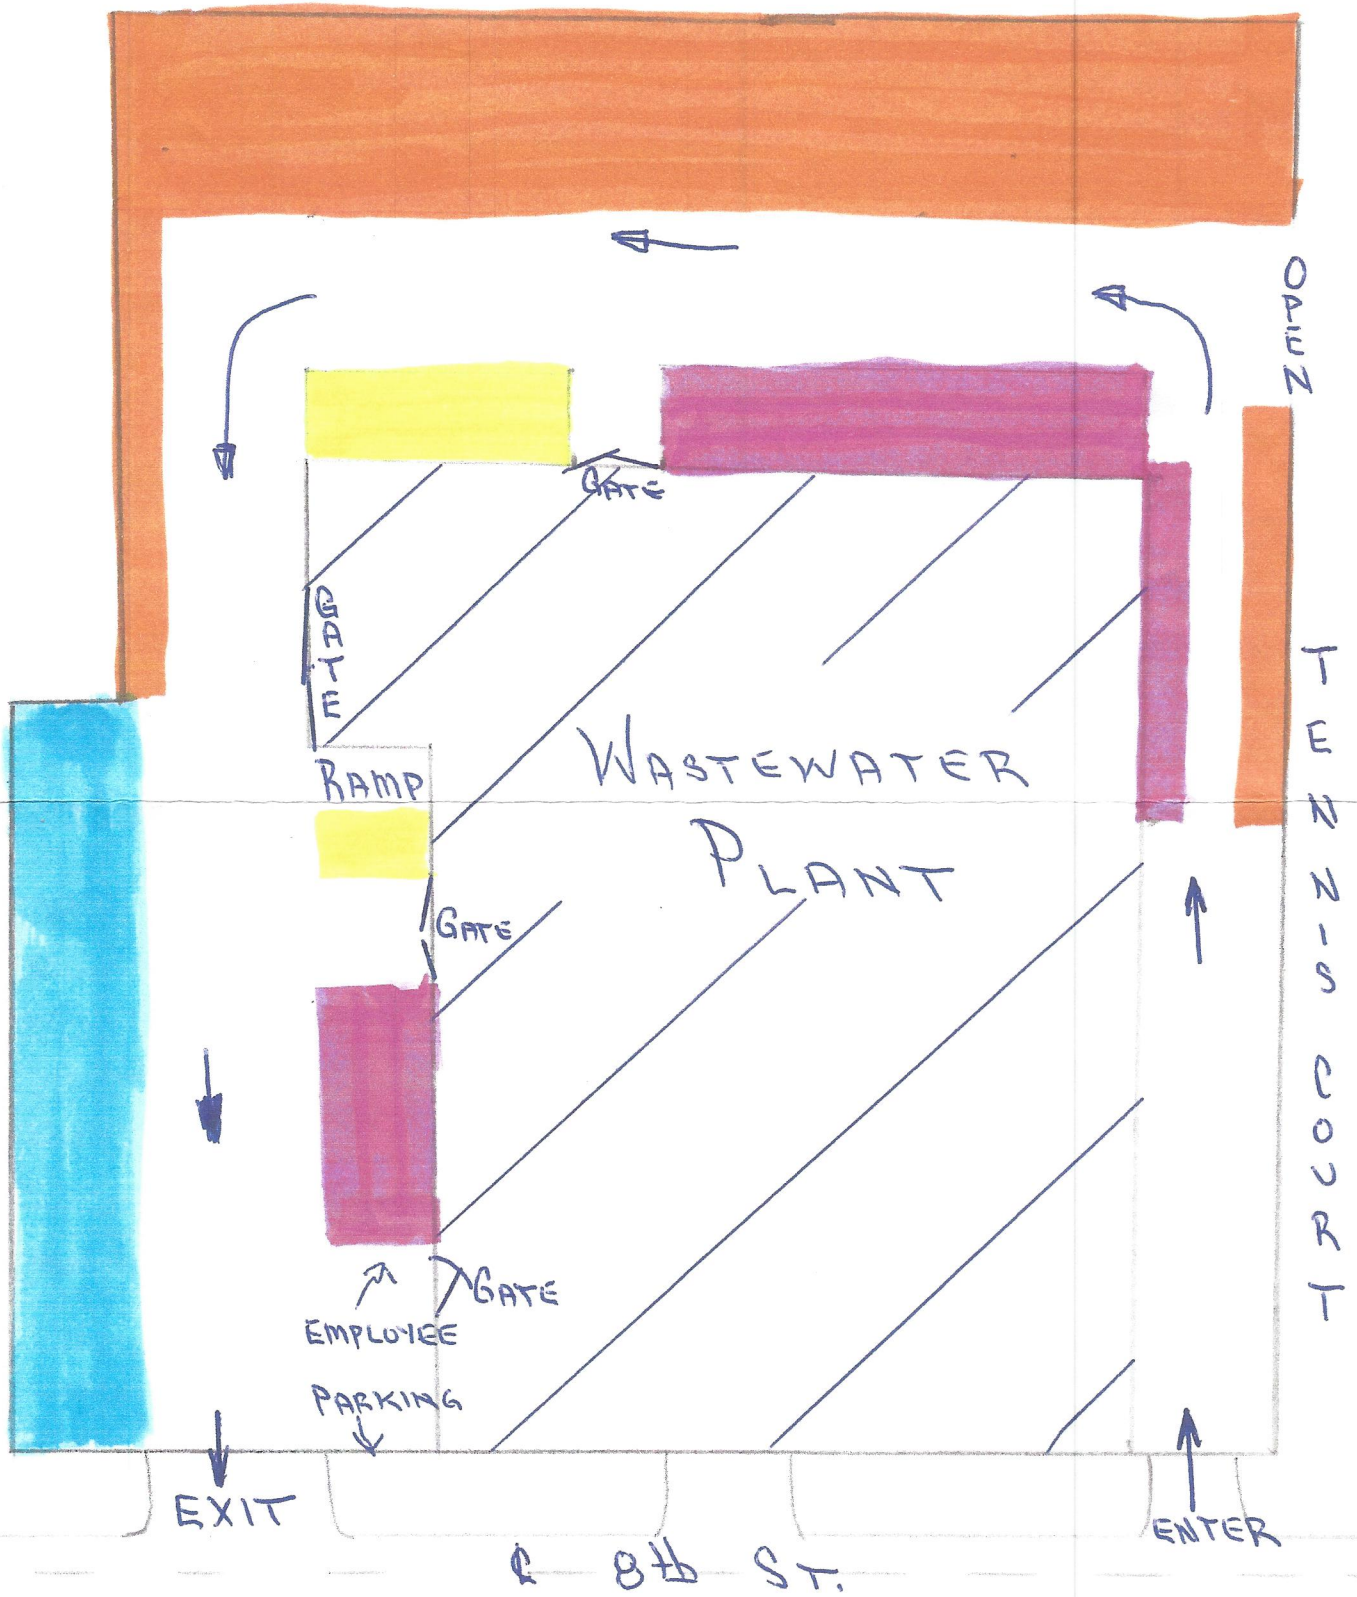

BOAT TRAILER PARKING

CITY OF KEY COLONY BEACH
289-1212

- = SINGLE AXLE (ANNUAL)
- = SHORT TANDEM AXLE (ANNUAL)
- = LARGE TANDEM AND TRIPLE AXLE (ANNUAL)
- = TEMPORARY ONLY (1 WEEK TO 6 MONTH)

SCALE: 1" = 50'-0"