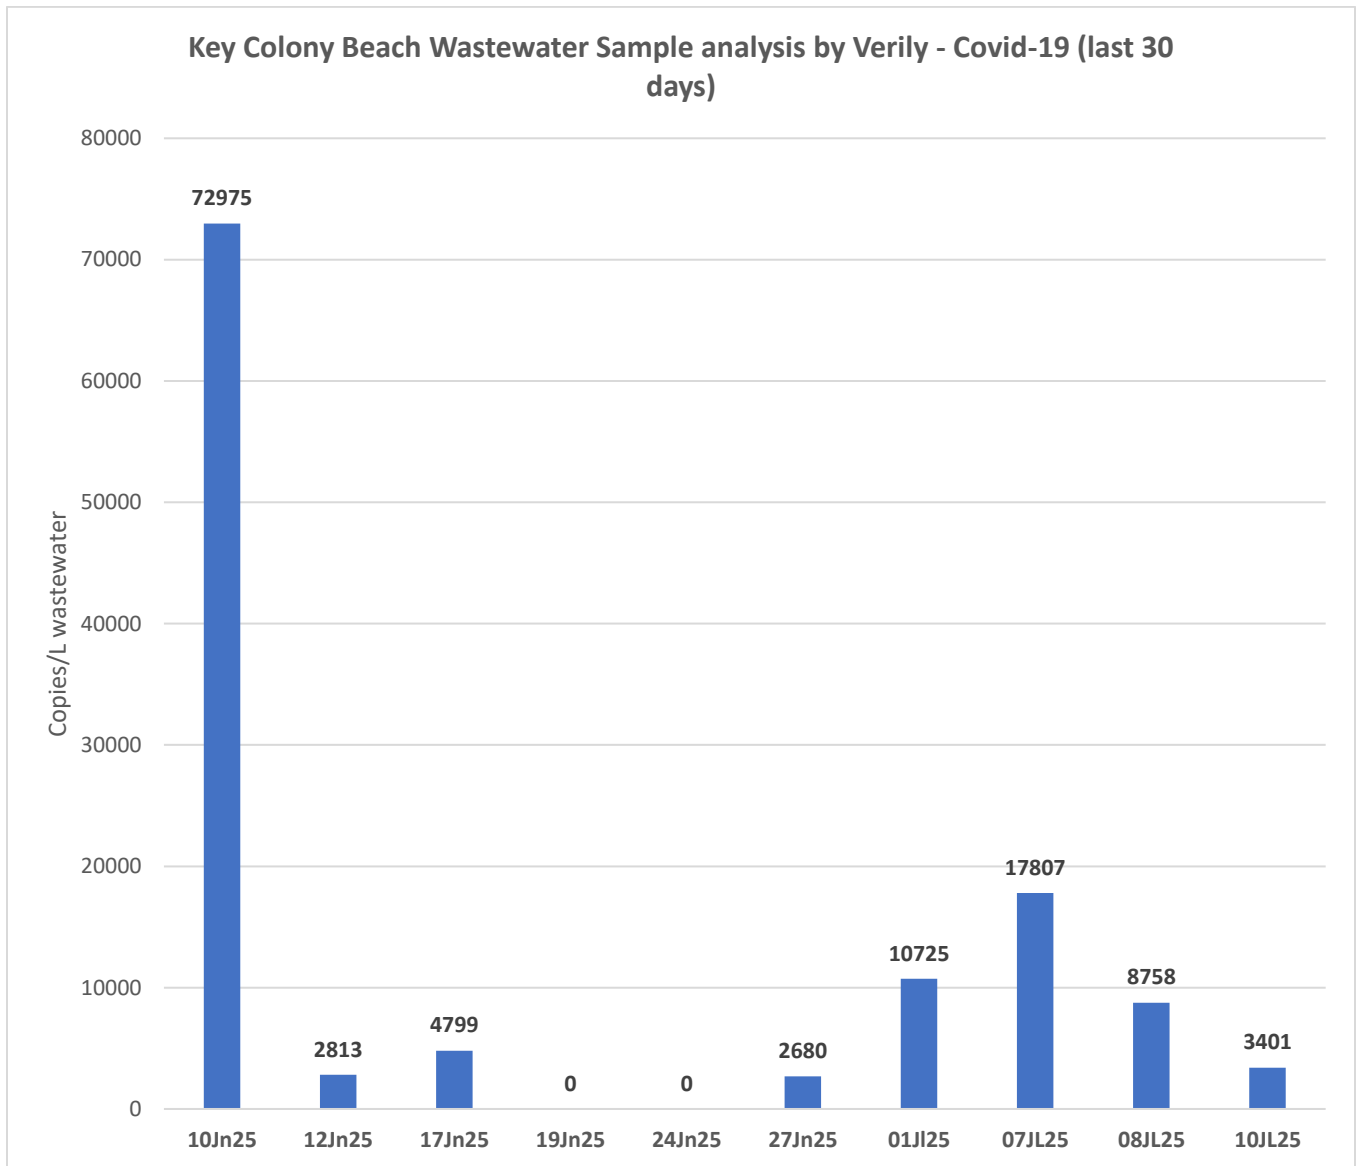

City of Key Colony Beach

Wastewater Sampling Update for Concern Virus's – July 14, 2025

Specific data for Key Colony Beach – wastewater sampling:

For awareness the pilot program monitoring Dengue and Oropouche concluded on 30Jn25, thus no further updates will be included in the weekly summary for these two viruses.

No Detections were found for the following viruses in the last 30 days for KCB: AH5, NVO, MPX Clade 1, Inf B,, therefore plot was not included. Detections for the viruses below in the last 30 days for KCB (raw data):

Specific data for Key Colony Beach – wastewater sampling 14JL25:

Reference Data for Monroe County, Overall State of Florida, and Miami-Dade County

State of Florida Health Department Covid 19 data through 04JL25