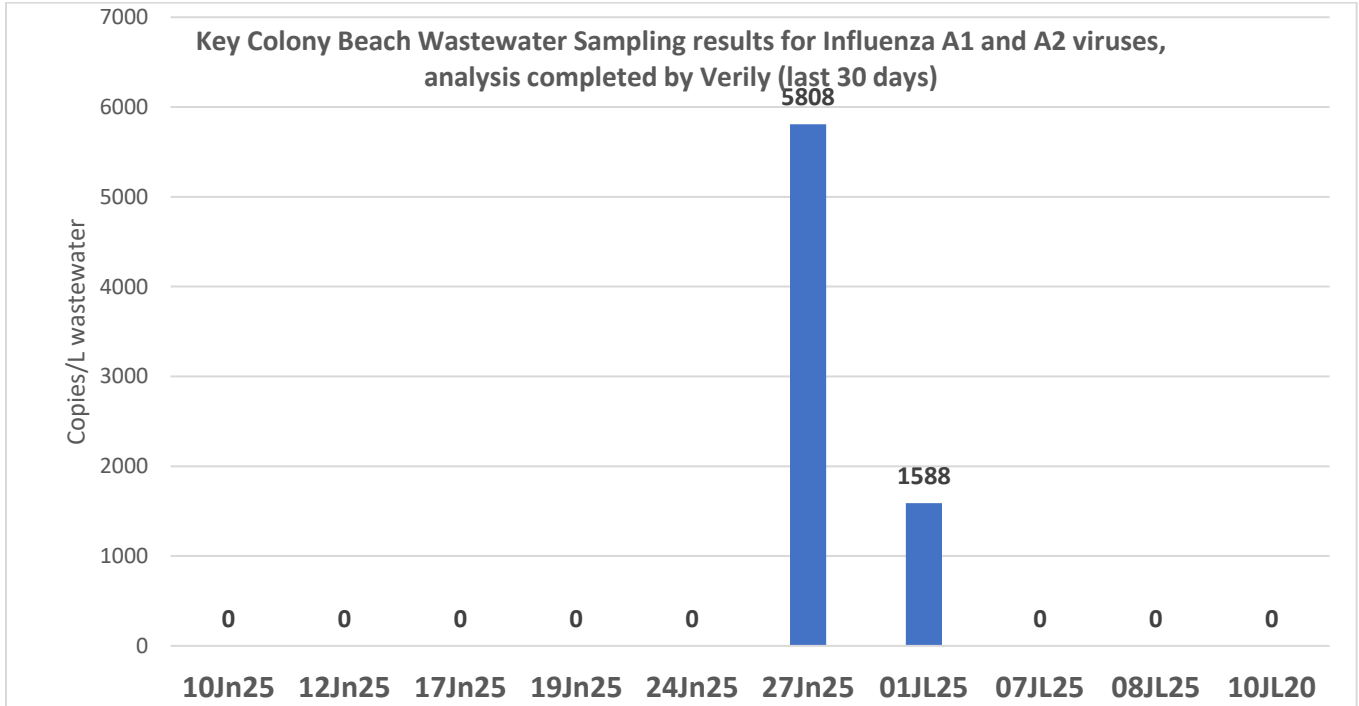

City of Key Colony Beach

Wastewater Sampling Update for Concern Virus's – July 14, 2025

Specific data for Key Colony Beach – wastewater sampling:

For awareness the pilot program monitoring Dengue and Oropouche concluded on 30Jn25, thus no further updates will be included in the weekly summary for these two viruses.

No Detections were found for the following viruses in the last 30 days for KCB: AH5, NVO, MPX Clade 1, Inf B,, therefore plot was not included. Detections for the viruses below in the last 30 days for KCB (raw data):

Specific data for Key Colony Beach – wastewater sampling 14JL25:

Reference Data for Monroe County, Overall State of Florida, and Miami-Dade County

State of Florida Health Department Covid 19 data through 04JL25