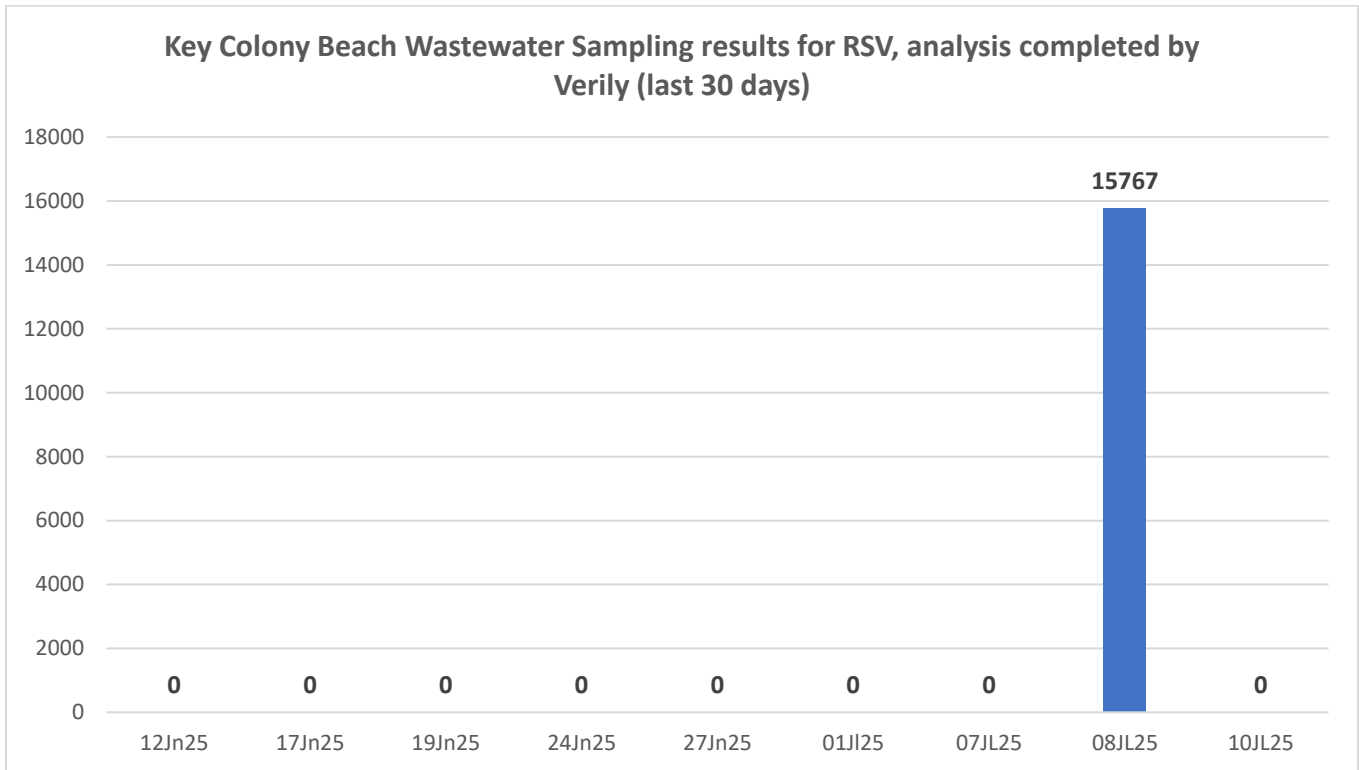

City of Key Colony Beach

Wastewater Sampling Update for Concern Virus's – July 14, 2025

Specific data for Key Colony Beach – wastewater sampling:

For awareness the pilot program monitoring Dengue and Oropouche concluded on 30Jn25, thus no further updates will be included in the weekly summary for these two viruses.

No Detections were found for the following viruses in the last 30 days for KCB: AH5, NVO, MPX Clade 1, Inf B,, therefore plot was not included. Detections for the viruses below in the last 30 days for KCB (raw data):

Specific data for Key Colony Beach – wastewater sampling 14JL25:

Reference Data for Monroe County, Overall State of Florida, and Miami-Dade County

State of Florida Health Department Covid 19 data through 04JL25