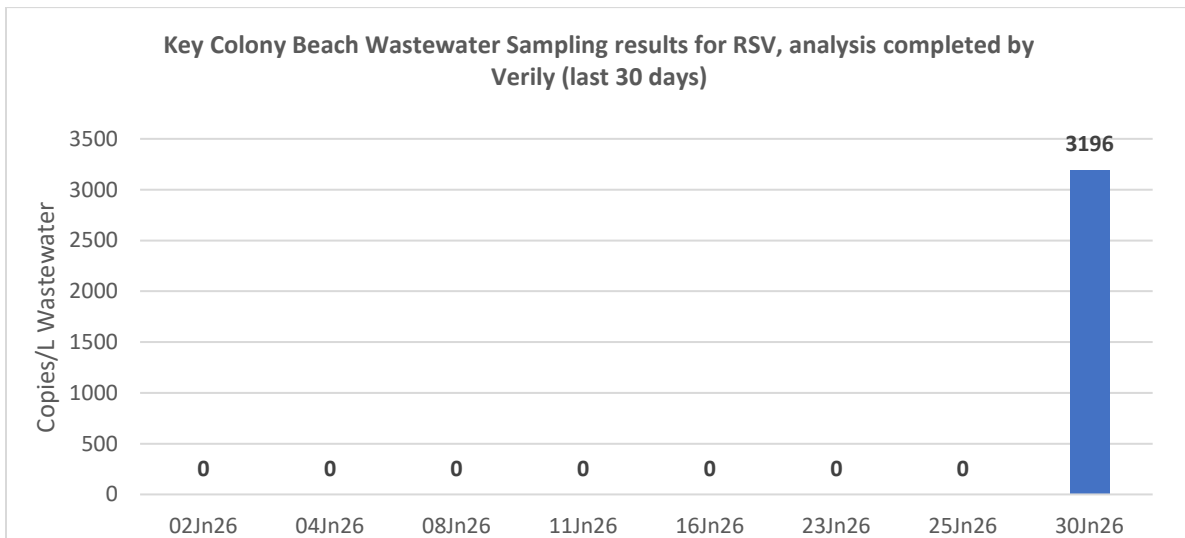

**City of Key Colony Beach**

**Wastewater Sampling Update for Concern Virus's – July 06, 2026**

**Specific data for Key Colony Beach – wastewater sampling:**

No Detections were found for the following viruses in the last 30 days for KCB: Influenza A H5, A H3, A H1, FLUAV, FLUBV, NVO, MPX Clade 1, Measles, therefore plot was not included. Detections for the only virus below in the last 30 days for KCB (raw data):