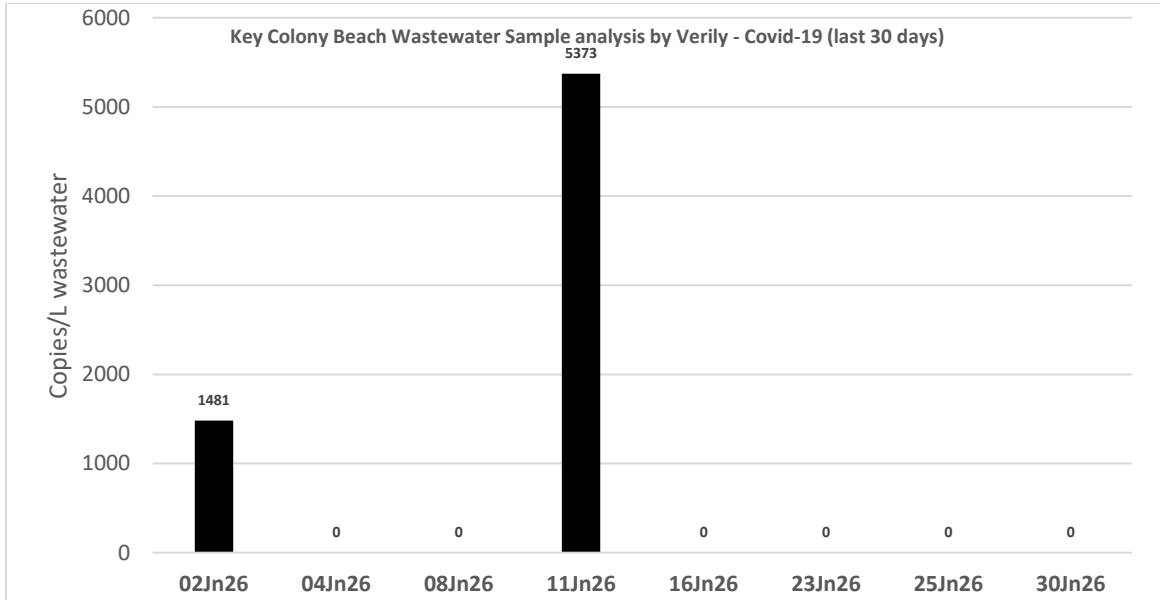

**City of Key Colony Beach**

**Wastewater Sampling Update for Concern Virus's – July 06, 2026**

**Specific data for Key Colony Beach – wastewater sampling:**

No Detections were found for the following viruses in the last 30 days for KCB: Influenza A H5, A H3, A H1, FLUAV, FLUBV, NVO, MPX Clade 1, Measles, therefore plot was not included. Detections for the only virus below in the last 30 days for KCB (raw data):